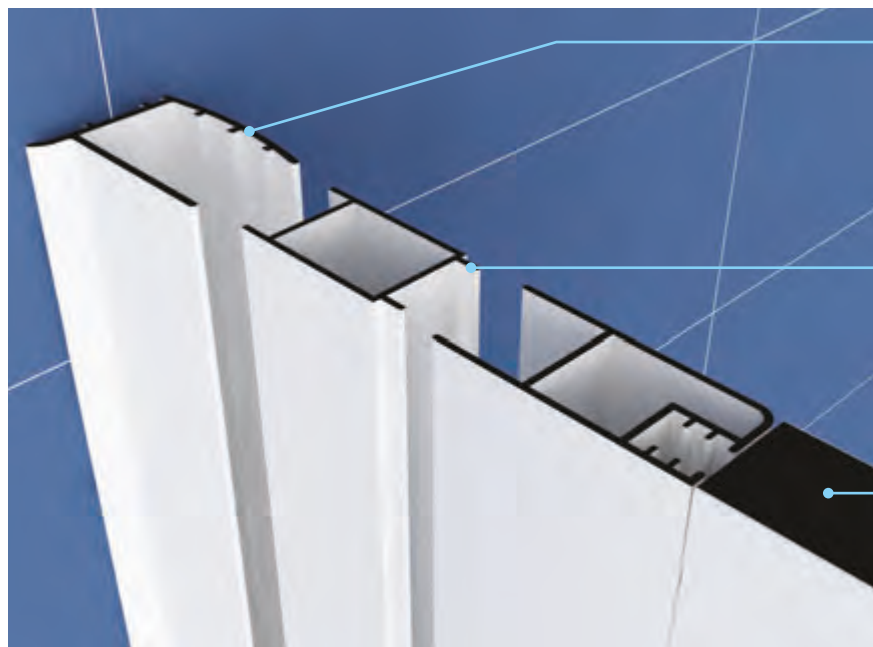

Za primere, ko prostor na razpolago za vgradnjo tuš kabin ni standardnih dimenzij, smo razvili dodatne kompenzacijske profile, s katerimi lahko prilagodimo standardne izdelke na željeno mero. Na naslednjih straneh lahko preverite, kateri izdelki ponujajo to možnost.

For the situations where the space available for the installation of a shower cabin/enclosure is of non-standard size, we have designed additional compensation studs allowing adjusting standard products to the desired dimensions. Check the following pages for products offering this option.

Za slučajeve kada prostor na raspolaganje za ugradnju tuš kabina nije standardnih dimenzija razvili smo dodatne kompenzacijske profile s kojima možemo prilagoditi standardne proizvode prema željenoj mjeri. Na sljedećim stranicama možete provjeriti proizvodi pružaju tu mogućnost.

Za slučajeve, kad prostor za ugradnju tuš kabina nije standardnih dimenzija, razvili smo dodatne kompenzacione profile pomoću kojih možemo da prilagodimo standardne proizvode na željenu meru. Na sledećim stranicama možete da proverite koji proizvodi pružaju tu mogućnost.

Primer uporabe dodatnega profila
Example of using an additional profile
Primjer uporabe dodatnoga profila
Primer korišćenja dodatnog profila

zidni profil
wall profile
zidni profil
zidni profil

dodatni kompenzacijski profil
additional compensation profile
dodatni kompenzacijski profil
dodatni kompenzacioni profil

tuš vrata
shower enclosures
tuš vrata
tuš vrata