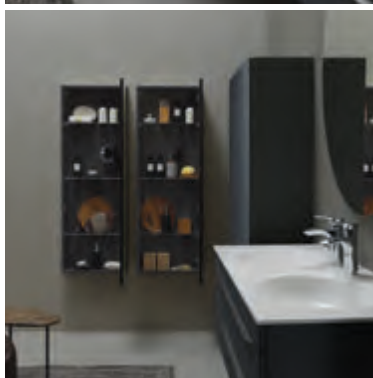

MALAYA 140, 100, 80 DG, NO

110