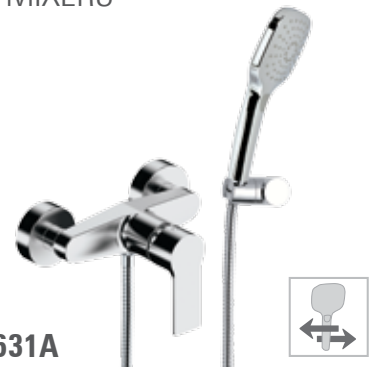

RX631A

Miscelatore doccia con leva frontale, con flessibile cm 150 e doccetta a 4 funzioni con pulsante cambio getti, anticalcare con supporto snodato.
Exposed shower mixer with frontal lever, with flexible cm 150 and 4 functions with button to change jets, antilimestone handshower with silicon jets and movable shower holder.

CR   FIN A   FIN B

RX22611

Miscelatore monocomando esterno doccia, interasse 100 mm, senza kit doccia.
Wall mounted single lever shower mixer, interaxis 100 mm, without shower kit.

CR   FIN A   FIN B

RX600H

Miscelatore vasca con deviatore integrato, senza kit doccia.
Wall mounted bath mixer with integrated diverter, without shower kit.

CR   FIN A   FIN B

RX631

Miscelatore doccia con leva frontale, senza kit doccia.
Exposed shower mixer with frontal lever, without shower kit.

CR   FIN A   FIN B