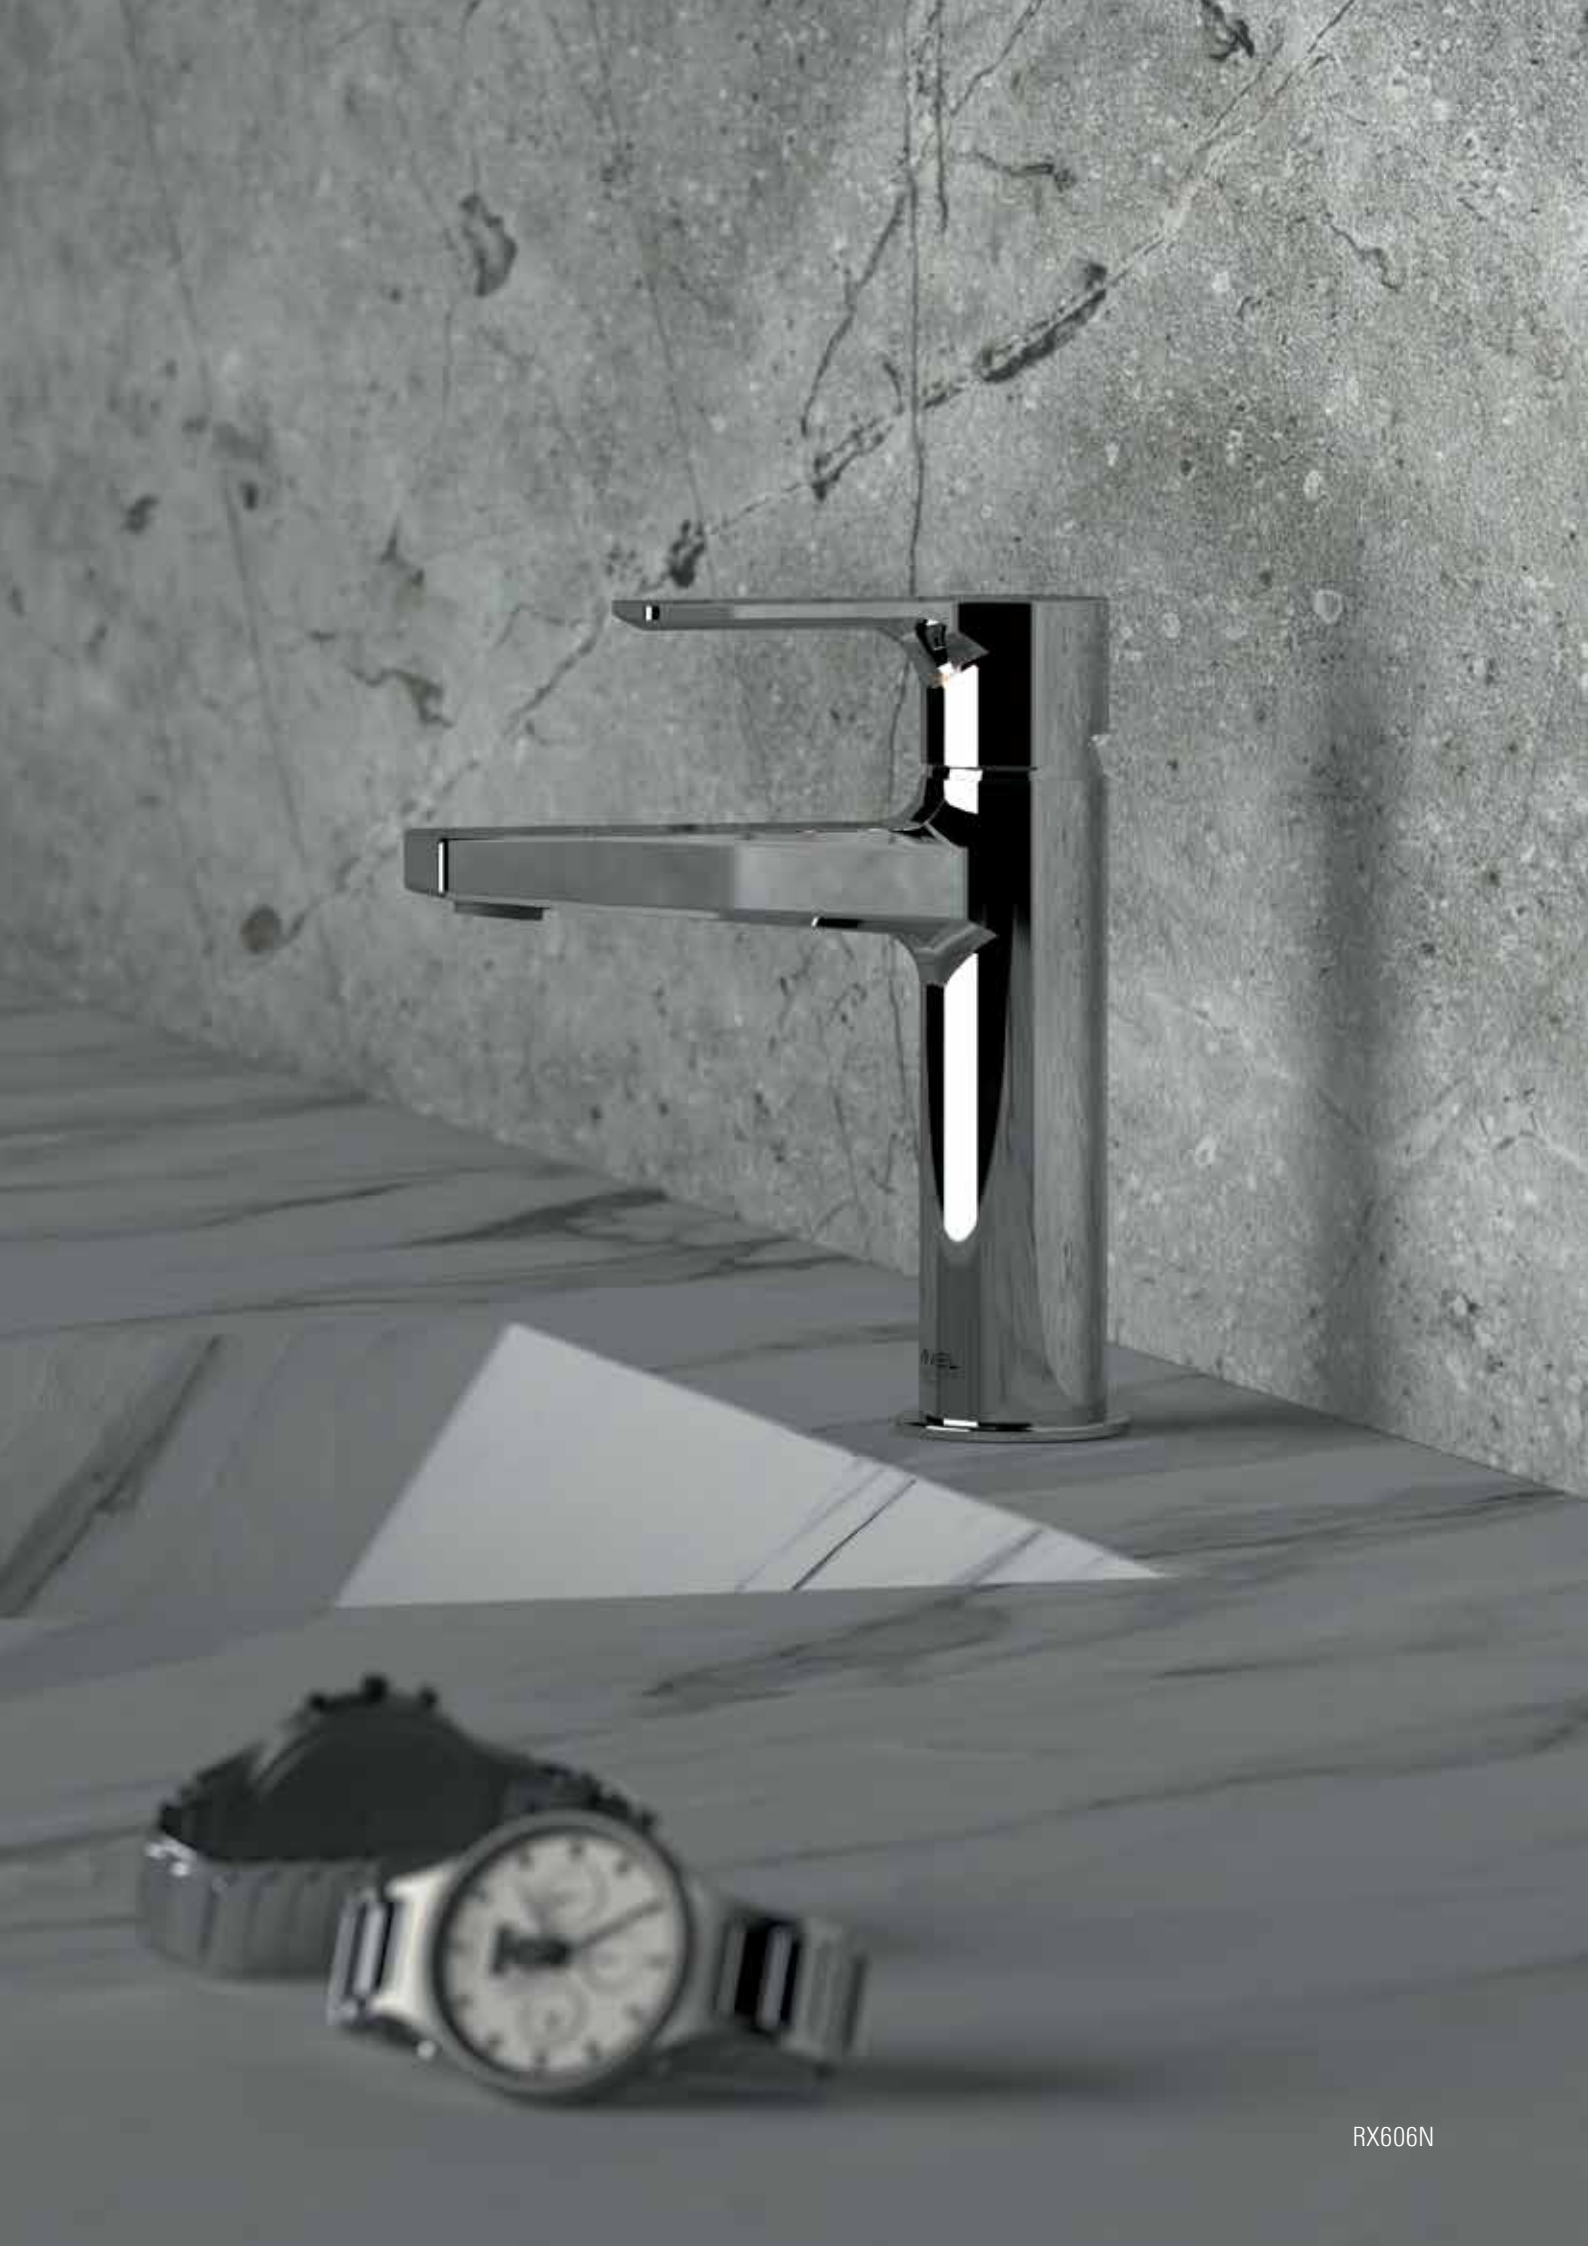

Reflex is a faucet collection of modern and original single-lever mixers. The faceted surfaces reflect the surrounding light like precious stones do and make Reflex a valuable detail in any style of furniture.