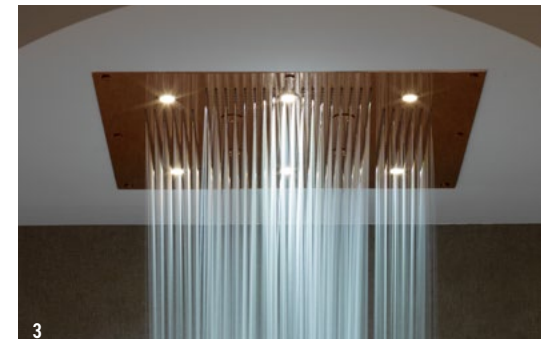

the revolution in daily showers

1. Floor tiles Marvel Pulido 59,6 cm x 120 cm. **Grout** Colorstuk Especial Nacaré. **Wall tiles** Marvel Pulido 59,6 cm x 120 cm. **Grout** Colorstuk Especial Nacaré. **Linear grate** 59,6 cm Butech Chrome. **Waterproofing** Butech Kit Imperband. **2. Shower head** Noken Energy Round 40 cm. **3. Ceiling build-in sprayer** Seasons Cobre 60 cm. Water functions: inner rain, peripheral rain, nebulizer and inner + peripheral rain. Additional features: color therapy and aromatherapy. **4. Ceiling build-in sprayer** Seasons Lounge 60 cm. Shower modes: rain shower, waterfall and laminar spray. Additional function: chromotherapy. **5. Ceiling build-in sprayer** Square 40 cm. Shower modes: rain shower and waterfall. **6. Linear grate** 59,6 cm Butech Black. **7. Linear grate** 59,6 cm Butech Line. **8. Linear grate** 59,6 cm Butech ceramic with frame. **9. Linear grate** 59,6 cm Butech Texture.