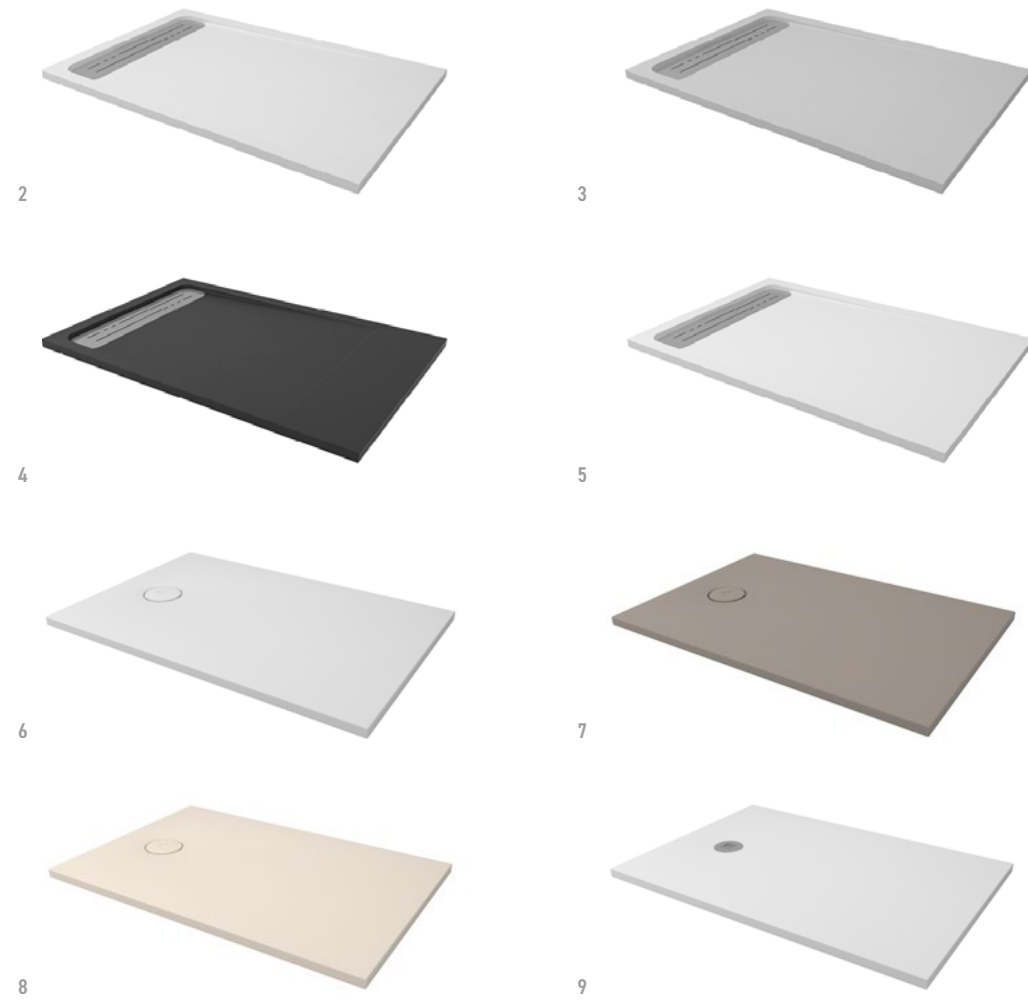

Solid, durable and resistant, KRION® SHELL shower trays have a high mineral load on the inside and simplify daily cleaning thanks to their outer coating. Elements made with a highly resistant eco-resin from recycled PET with a surface that prevents the proliferation of pathogenic microorganisms and improves bathroom hygiene.

1. KRION® Shell shower tray Flow Silk Blanco. **Shower head** Square Negro Mate. **Shower head arm, wall connection** Square Negro Mate. **Concealed thermostatic** Round Negro Mate. **2. KRION® Shell shower tray** Slope Rock Blanco. **3. KRION® Shell shower tray** Slope Rock Gris. **4. KRION® Shell shower tray** Slope Rock Grafito. **5. KRION® Shell shower tray** Slope Silk Blanco. **6. KRION® Shell shower tray** Line Concreto Blanco. **7. KRION® Shell shower tray** Line Concreto Taupé. **8. KRION® Shell shower tray** Line Concreto Beige. **9. KRION® Shell shower tray** Flow Rock Blanco.