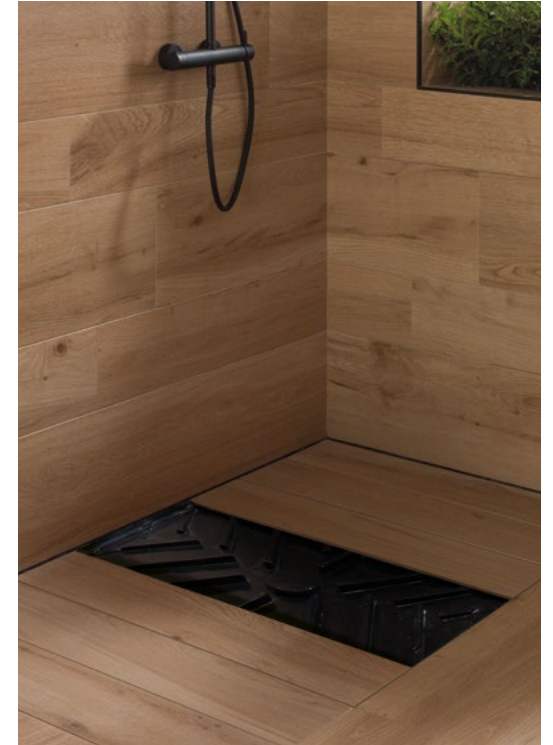

Unlimited bathrooms with Shower Deck shower tray

Shower Deck is the latest technical solution developed by Butech that allows for larger and more accessible spaces by concealing the drain in the shower tray, integrating it into the main floor. With a floor-level installation, the water filters through the ceramic tiles and the piece is completely integrated into the rest of the room.