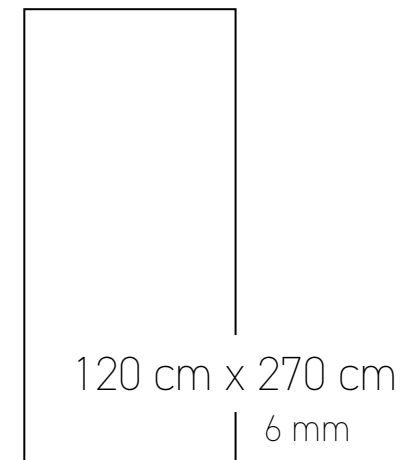

1. **Natural Wood floor finish** Genova 1L Light. **Floor:** Natural Stone Airslate Metal. **Grout** Colorstuk Rapid Cemento. **Wall tiles** Parma Limestone. **Armchairs** Fluffy Tigris 13. **Sofa** Stripes Amazonas 218. **Pouffes** Nap Danubio 97. **Table** Palio Mármol Kalahari Crema Pulido. 2. **Floor tiles** Linkfloor Feudal Beige. **Wall tiles** Matera Acero. **Grout** Colorstuk 0-4 Manhattan.

XLIGHT

Compact, unchangeable and resistant, Porcelanosa's large-format porcelain tiles revolutionise the design of spaces. A visual continuity that enhances the aesthetics of rooms through innovative pieces that reproduce cement, marble, stone, wood or metal with an excellent realism.