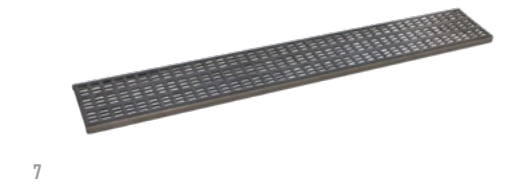

the revolution in daily showers

1. Floor tiles Marvel Pulido 59,6 cm x 120 cm. **Grout** Colorstuk Especial Nacaré. **Wall tiles** Marvel Pulido 59,6 cm x 120 cm. **Grout** Colorstuk Especial Nacaré. **Linear grate** 59,6 cm Butech Chrome. **Waterproofing** Butech Kit Imperband. **2. Shower head** Noken Energy Round 40 cm. **3. Ceiling build-in sprayer** Seasons Cobre 60 cm. Water functions: inner rain, peripheral rain, nebulizer and inner + peripheral rain. Additional features: color therapy and aromatherapy. **4. Ceiling build-in sprayer** Seasons Lounge 60 cm. Shower modes: rain shower, waterfall and laminar spray. Additional function: chromotherapy. **5. Ceiling build-in sprayer** Square 40 cm. Shower modes: rain shower and waterfall. **6. Linear grate** 59,6 cm Butech Black. **7. Linear grate** 59,6 cm Butech Line. **8. Linear grate** 59,6 cm Butech ceramic with frame. **9. Linear grate** 59,6 cm Butech Texture.