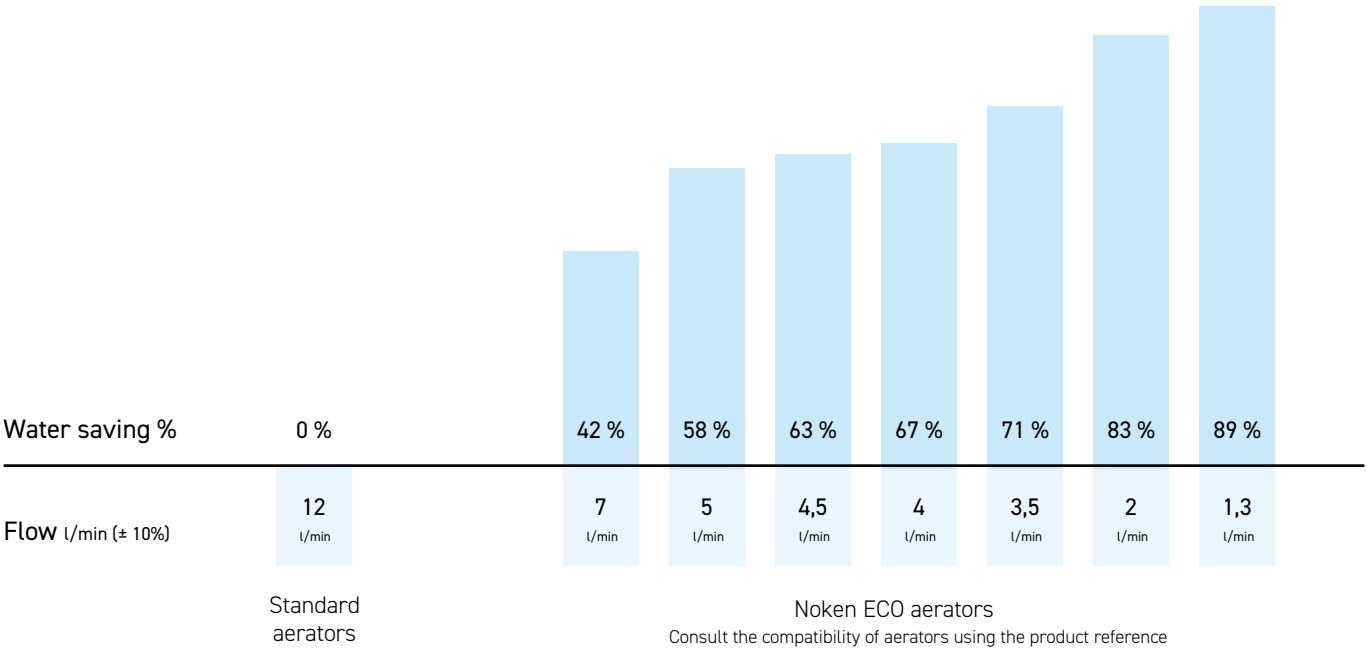

Waterforest