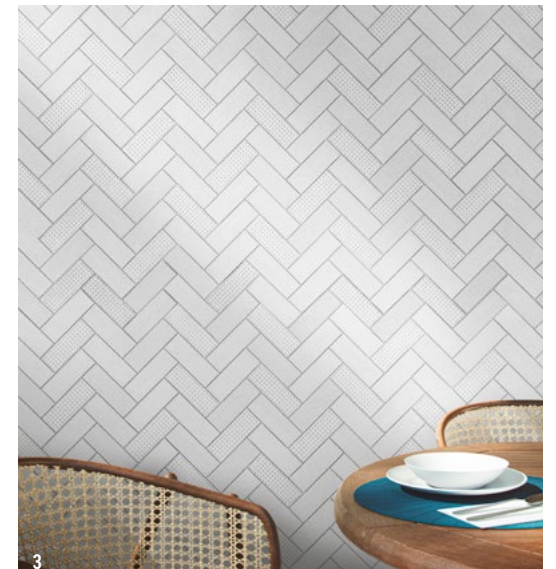

Fitwall®

3D decorative panels with designs that reproduce geometric or nature-inspired elements that allow spaces to be transformed quickly and easily to give them a unique personality.

1. Fitwall® Shades White Sand. 2. Fitwall® Mattonella Paglierino. 3. Fitwall® Oz White Clay. 4. Fitwall® Rolling River Sand. 5. Fitwall® Arco Grey Sand.