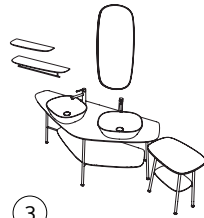

Shelf
with towel holder
75 cm

Dark oak, right	64063
Dark oak, left	64062
Black oak, right	65856
Black oak, left	65855

Combinations

1

2

3

4

5