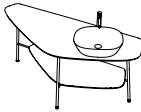

Big counter
Single
160 cm

Dark oak	64041
Black oak	65850