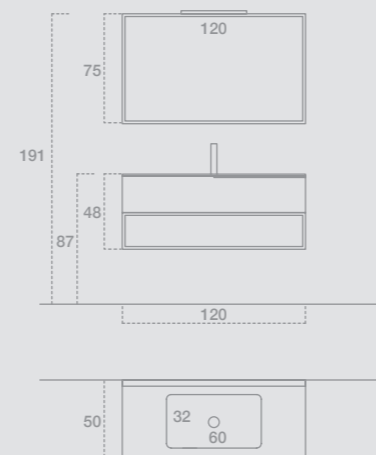

GIU9055

GIU9054

L.135 H.191 P.50
Finiture: Nobilitato Cemento Bronzo, Laccato opaco Camoscio
Top: Stone Camoscio con lavabo Goccia
Maniglia: Tiziano Brill
Specchiera: Con Telaio in Alluminio e Led P.6

W.135 H.191 D.50
Finish: Ennobled Cemento Bronzo, matt lacquered Camoscio
Top: Stone Camoscio with Goccia basin
Handle: Tiziano Brill
Mirror: Mirror with aluminium frame and LED D.6

GIU9055

L.120 H.191 P.50
Finiture: Nobilitato Cemento Scuro, Laccato opaco Talpa
Top: Stone Talpa con lavabo Cristal 75
Maniglia: Tiziano Brill
Specchiera: Filo P.4
Faretto: Lama

W.120 H.191 D.50
Finish: Ennobled Cemento Scuro, matt lacquered Talpa
Top: Stone Talpa with Cristal 75 basin
Handle: Tiziano Brill
Mirror: Filo D.4
Spotlight: Lama