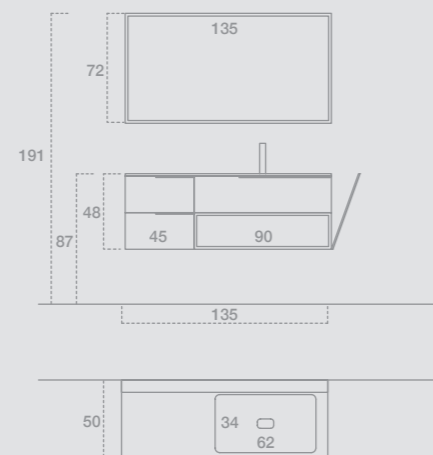

GIU9053

L.150 H.191 P.50
Finiture: Nobilitato Cemento Perla, Laccato opaco Nettuno
Top: Stone Nettuno con lavabo Goccia
Maniglia: Tiziano Brill
Specchiera: Con Telaio in Alluminio e Led P.6

W.150 H.191 D.50
Finish: Ennobled Cemento Perla, matt lacquered Nettuno
Top: Stone Nettuno with Goccia basin
Handle: Tiziano Brill
Mirror: Mirror with aluminium frame and LED D.6

GIU9053

GIU9054

GIU9055

GIU9054

L.135 H.191 P.50
Finiture: Nobilitato Cemento Bronzo, Laccato opaco Camoscio
Top: Stone Camoscio con lavabo Goccia
Maniglia: Tiziano Brill
Specchiera: Con Telaio in Alluminio e Led P.6

W.135 H.191 D.50
Finish: Ennobled Cemento Bronzo, matt lacquered Camoscio
Top: Stone Camoscio with Goccia basin
Handle: Tiziano Brill
Mirror: Mirror with aluminium frame and LED D.6

GIU9055

L.120 H.191 P.50
Finiture: Nobilitato Cemento Scuro, Laccato opaco Talpa
Top: Stone Talpa con lavabo Cristal 75
Maniglia: Tiziano Brill
Specchiera: Filo P.4
Faretto: Lama

W.120 H.191 D.50
Finish: Ennobled Cemento Scuro, matt lacquered Talpa
Top: Stone Talpa with Cristal 75 basin
Handle: Tiziano Brill
Mirror: Filo D.4
Spotlight: Lama