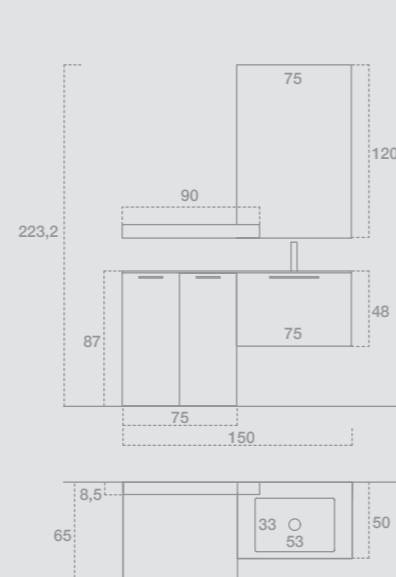

GIU9126

201
mobili portalavatrice

GIU9125

L.165 H.200 P.65+50
Finiture: Nobilitato Vulcano
Top: Ocritech opaco con lavabo Cristal Max
Maniglia: Hayez satinata
Specchiera: Tonda

W.165 H.200 D.65+50
Finish: Ennobled Vulcano
Top: Matt Ocritech with Cristal Max basin
Handle: Hayez brushed
Mirror: Round mirror

GIU9126

L.150 H.223,2 P.65+50
Finiture: Nobilitato Pearl, Laccato opaco Lino
Top: Ocritech opaco con lavabo Cristal Max
Maniglia: Hayez satinata
Specchiera: D'arredo

W.150 H.223,2 D.65+50
Finish: Ennobled Pearl, matt lacquered Lino
Top: Matt Ocritech with Cristal Max basin
Handle: Hayez brushed
Mirror: Decorating mirror