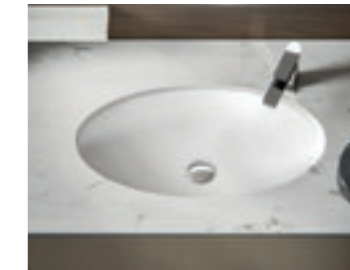

Deva

Scudo

Nemes

Corona

incasso sottopiano
recessed undercounter washbasins

Gea 60 / 75 - Riga 60 / 75 / 90

Nettuno

Occhio