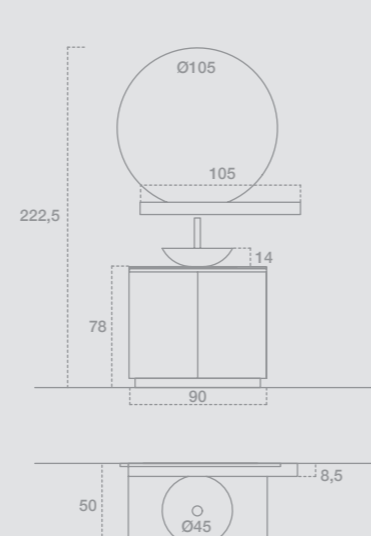

GIU9007

GIU9006

L.120 H.212,5 P.50
Finiture: Laccato opaco Agave
Consolle: Nobilitato Terra con lavabo Amoyo Stonematt
Maniglia: Presa a gola 45°
Specchiera: Tonda
Faretto: Balla 1

W.120 H.212,5 D.50
Finish: Matt lacquered Agave
Consolle: Ennobled Terra with Amoyo basin in Stonematt
Handle: 45° groove
Mirror: Round mirror
Spotlight: Balla 1

GIU9007

L.90 H.222,5 P.50
Finiture: Castagno tinto Fuliggine
Top: Stone Asfalto con lavabo Catino Stonematt
Maniglia: Presa a gola 45°
Specchiera: Tonda

W.90 H.222,5 D.50
Finish: Painted chestnut Fuliggine
Top: Stone Asfalto with Catino basin in Stonematt
Handle: 45° groove
Mirror: Round mirror