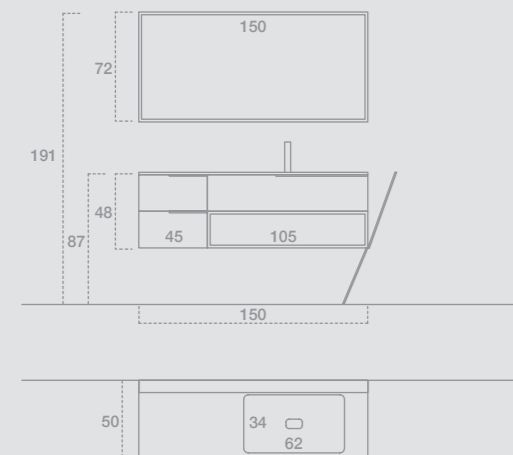

GIU9053

L.150 H.191 P.50
Finiture: Nobilitato Cemento Perla, Laccato opaco Nettuno
Top: Stone Nettuno con lavabo Goccia
Maniglia: Tiziano Brill
Specchiera: Con Telaio in Alluminio e Led P.6

W.150 H.191 D.50
Finish: Ennobled Cemento Perla, matt lacquered Nettuno
Top: Stone Nettuno with Goccia basin
Handle: Tiziano Brill
Mirror: Mirror with aluminium frame and LED D.6

GIU9053

GIU9054

GIU9055

GIU9054

L.135 H.191 P.50
Finiture: Nobilitato Cemento Bronzo, Laccato opaco Camoscio
Top: Stone Camoscio con lavabo Goccia
Maniglia: Tiziano Brill
Specchiera: Con Telaio in Alluminio e Led P.6

W.135 H.191 D.50
Finish: Ennobled Cemento Bronzo, matt lacquered Camoscio
Top: Stone Camoscio with Goccia basin
Handle: Tiziano Brill
Mirror: Mirror with aluminium frame and LED D.6

GIU9055

L.120 H.191 P.50
Finiture: Nobilitato Cemento Scuro, Laccato opaco Talpa
Top: Stone Talpa con lavabo Cristal 75
Maniglia: Tiziano Brill
Specchiera: Filo P.4
Faretto: Lama

W.120 H.191 D.50
Finish: Ennobled Cemento Scuro, matt lacquered Talpa
Top: Stone Talpa with Cristal 75 basin
Handle: Tiziano Brill
Mirror: Filo D.4
Spotlight: Lama