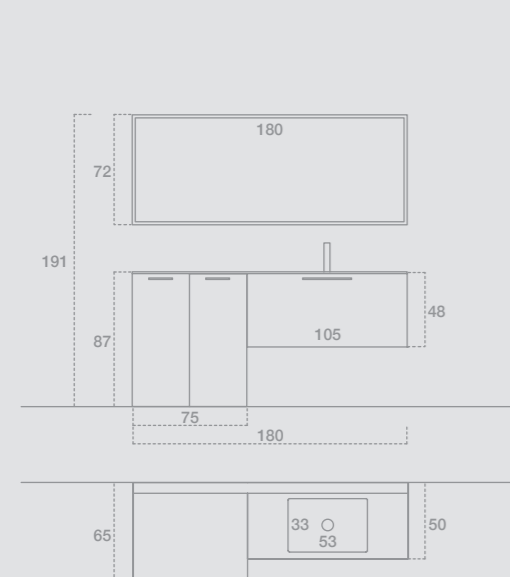

GIU9124

L.180 H.191 P.65+50
Finiture: Laccato opaco Londra
Top: Ocritech opaco con lavabo Cristal Max
Maniglia: Hayez satinata
Specchiera: Con Telaio in Alluminio e Led P 6

W.180 H.191 D.65+50
Finish: Matt lacquered Londra
Top: Matt Ocritech with Cristal Max basin
Handle: Hayez brushed
Mirror: Mirror with aluminium frame and LED D.6

GIU9124

GIU9125

GIU9126

201
mobili portalavatrice

GIU9125

L.165 H.200 P.65+50
Finiture: Nobilitato Vulcano
Top: Ocritech opaco con lavabo Cristal Max
Maniglia: Hayez satinata
Specchiera: Tonda

W.165 H.200 D.65+50
Finish: Ennobled Vulcano
Top: Matt Ocritech with Cristal Max basin
Handle: Hayez brushed
Mirror: Round mirror

GIU9126

L.150 H.223,2 P.65+50
Finiture: Nobilitato Pearl, Laccato opaco Lino
Top: Ocritech opaco con lavabo Cristal Max
Maniglia: Hayez satinata
Specchiera: D'arredo

W.150 H.223,2 D.65+50
Finish: Ennobled Pearl, matt lacquered Lino
Top: Matt Ocritech with Cristal Max basin
Handle: Hayez brushed
Mirror: Decorating mirror