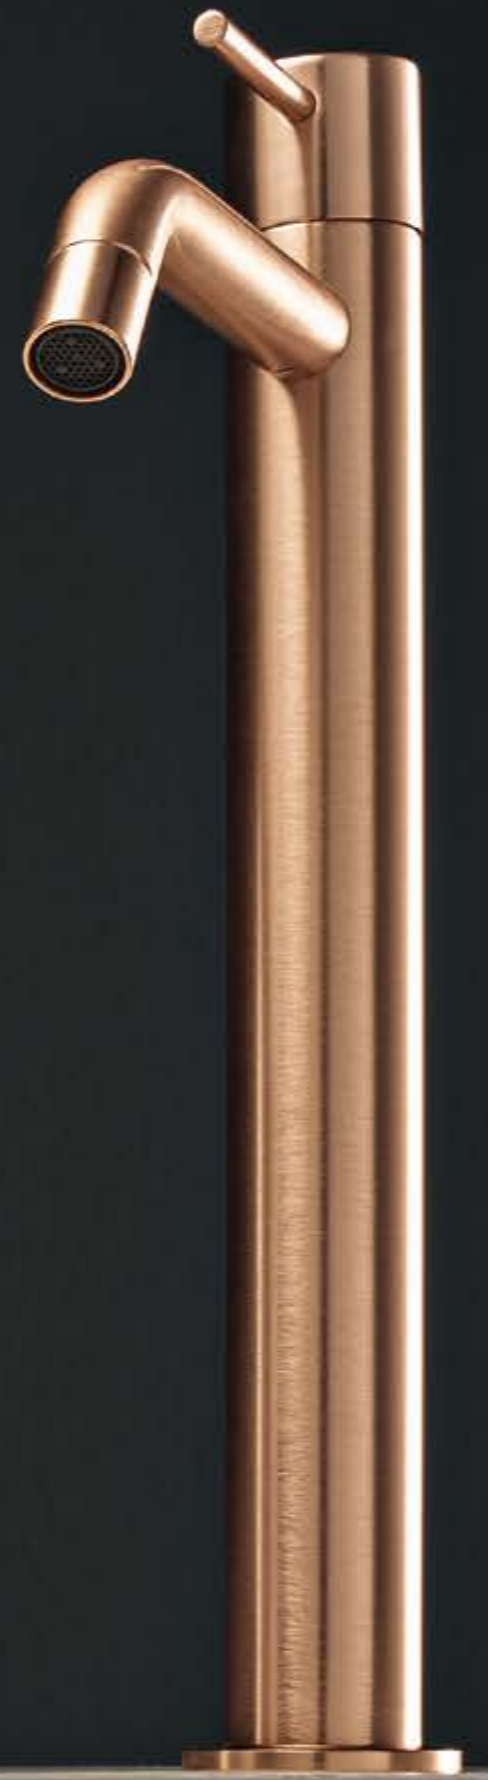

2  
UP+

IT 6B11 NN UP ZZ

IT 6B11 NN UP ZZ

IT 6B11 BB UP ZZ

**DZ**  
brushed gold

**CC**  
chrome

**US**  
brushed bronze

**NF**  
brushed nickel

**SZ**  
brushed rose gold

8  
UP+

IT 6B27 HH UP ZZ

**DZ**  
brushed gold

**CC**  
chrome

**US**  
brushed bronze

**NF**  
brushed nickel

**SZ**  
brushed rose gold

I 4  
UP+

IT 6B00 CC VL ZZ

RWIT 6BD7 NF 02

RWIT 6BC2 SZ 01

IT 6586 CC ZZ VS + RWIT 6BB1 CC 01 + RWIT 2705 CC 74

18  
UP+

IT 6586 NN ZZ VS + IT 6529 NN ZZ ZZ + IT RTGA 123 NN + RWIT 8A46 NN 03

RWIT 6581 DZ 25