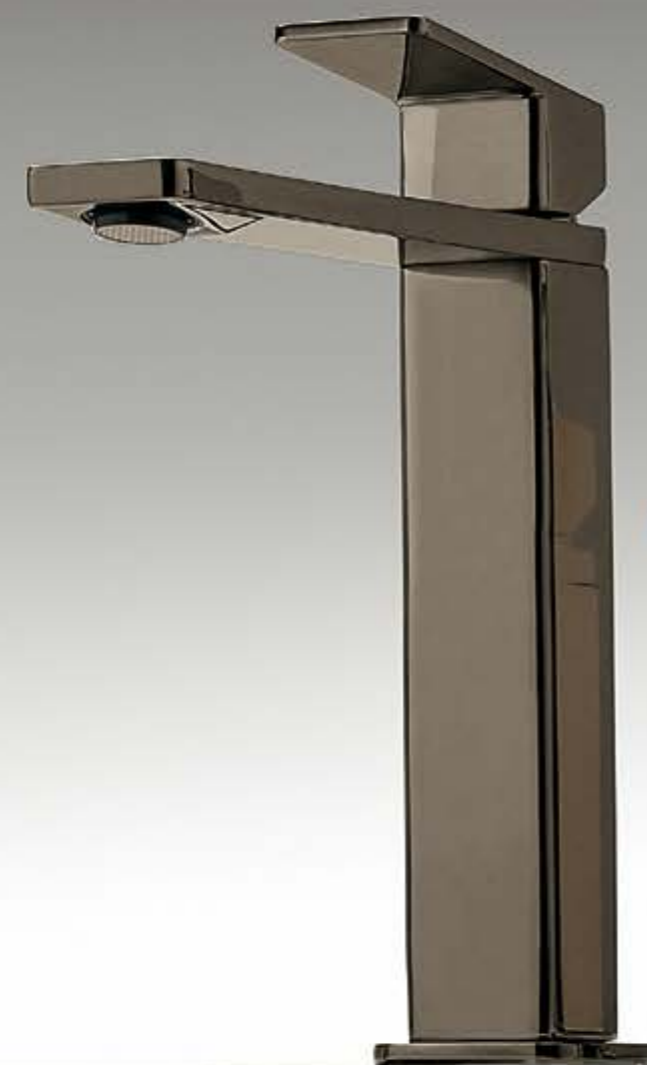

PA36

RUBINETTERIE  
treemme

PA36

\_ Design by Danilo Fedeli

2  
PA36

IT 8B18 NN QF ZZ

IT 8B11 CC QF ZZ

6  
PA36

RWIT 8BC5 NF 01

**CC**  
chrome

**NF**  
brushed nickel

**SZ**  
brushed rose gold

**DZ**  
brushed gold

**CZ**  
brushed black chrome

**BB**  
matt white

**NN**  
matt black